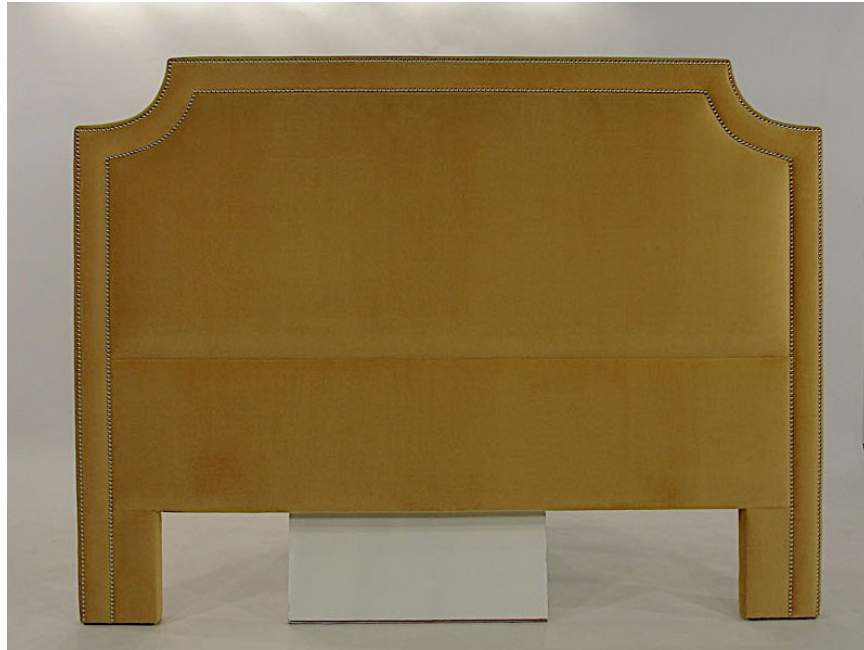

CAPERTON
COLLECTION

Defining the Details

BD-113 Custom Headboard

Description:

□ Scooped corner headboard with banded sides and nail head detailing. Custom to your specifications.

4835 Reading Street, Dallas, Texas 75247